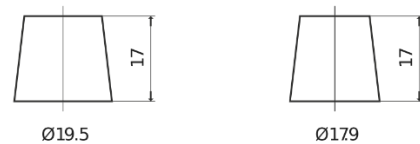

**Product overview**

Batteries for Cars

**Formula FB442**

Part number	FB442
Technology	Flooded
EAN/GTIN	3661024044608
Voltage	12 V
Capacity	44 Ah
CCA	420 A
Length	207 mm
Width	175 mm
Height	175 mm
Box size	LB1
Polarity	ETN 0
Terminal Type	EN taper post
Hold Down	B13
Weights (subject of variation)	10.60 kg

**Polarity**

**Terminal Type**

Positive Terminal

Negative Terminal

**Hold Down**

Design, features and specifications are subject to change without notice. We disclaim any representation or warranty, express or implied, concerning the data or recommendations, and in no event shall be liable for any loss or damage claimed to have arisen as a result. Some products may not be available in your local market.