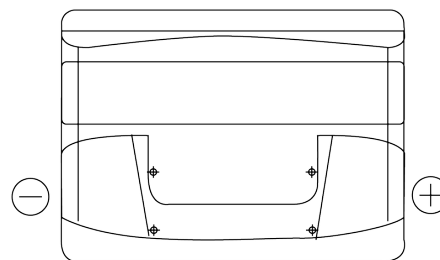

**Product overview**

Batteries for Cars

**Formula FB442**

Part number	FB442
Technology	Flooded
EAN/GTIN	3661024044608
Voltage	12 V
Capacity	44 Ah
CCA	420 A
Length	207 mm
Width	175 mm
Height	175 mm
Box size	LB1
Polarity	ETN 0
Terminal Type	EN taper post
Hold Down	B13
Weights (subject of variation)	10.60 kg

**Polarity**

**Terminal Type**

Positive Terminal

Negative Terminal

**Hold Down**

Design, features and specifications are subject to change without notice. We disclaim any representation or warranty, express or implied, concerning the data or recommendations, and in no event shall be liable for any loss or damage claimed to have arisen as a result. Some products may not be available in your local market.