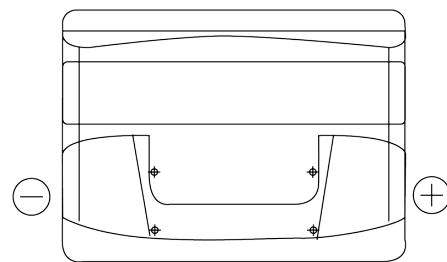

**Product overview**

Batteries for Cars

**Excell EB442**

Part number	EB442
Technology	Flooded
EAN/GTIN	3661024034609
Voltage	12 V
Capacity	44 Ah
CCA	420 A
Length	207 mm
Width	175 mm
Height	175 mm
Box size	LB1
Polarity	ETN 0
Terminal Type	EN taper post
Hold Down	B13
Weights (subject of variation)	10.60 kg

**Polarity**

**Terminal Type**

**Hold Down**

Design, features and specifications are subject to change without notice. We disclaim any representation or warranty, express or implied, concerning the data or recommendations, and in no event shall be liable for any loss or damage claimed to have arisen as a result. Some products may not be available in your local market.