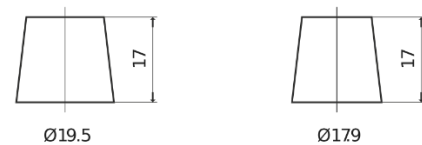

Product overview

Batteries for Cars

Standard TC440

Part number	TC440
Technology	Flooded
EAN/GTIN	3661024054782
Voltage	12 V
Capacity	44.0 Ah
CCA	360 A
Length	207 mm
Width	175 mm
Height	190 mm
Box size	L01
Polarity	ETN 0
Terminal Type	EN taper post
Hold Down	B13
Weights (subject of variation)	11.10 kg

Polarity

Terminal Type

Positive Terminal

Negative Terminal

Hold Down

Design, features and specifications are subject to change without notice. We disclaim any representation or warranty, express or implied, concerning the data or recommendations, and in no event shall be liable for any loss or damage claimed to have arisen as a result. Some products may not be available in your local market.