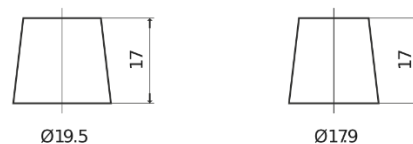

**Product overview**

Batteries for Cars

**Technica TB955**

Part number	TB955
Technology	Flooded
EAN/GTIN	3661024054461
Voltage	12 V
Capacity	95.0 Ah
CCA	760 A
Length	306 mm
Width	173 mm
Height	222 mm
Box size	D31
Polarity	ETN 1
Terminal Type	EN taper post
Hold Down	Korean B1
Weights (subject of variation)	20.60 kg

**Polarity**

**Terminal Type**

Positive Terminal

Negative Terminal

**Hold Down**

Design, features and specifications are subject to change without notice. We disclaim any representation or warranty, express or implied, concerning the data or recommendations, and in no event shall be liable for any loss or damage claimed to have arisen as a result. Some products may not be available in your local market.