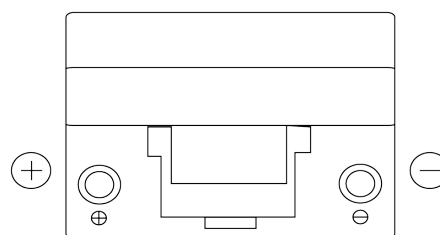

**Product overview**

Batteries for Cars

**Technica TB955**

Part number	TB955
Technology	Flooded
EAN/GTIN	3661024054461
Voltage	12 V
Capacity	95.0 Ah
CCA	760 A
Length	306 mm
Width	173 mm
Height	222 mm
Box size	D31
Polarity	ETN 1
Terminal Type	EN taper post
Hold Down	Korean B1
Weights (subject of variation)	20.60 kg

**Polarity**

**Terminal Type**

Positive Terminal

Negative Terminal

**Hold Down**

Design, features and specifications are subject to change without notice. We disclaim any representation or warranty, express or implied, concerning the data or recommendations, and in no event shall be liable for any loss or damage claimed to have arisen as a result. Some products may not be available in your local market.