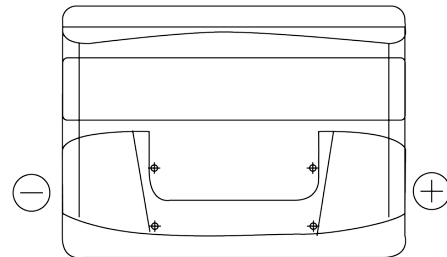

**Product overview**

Batteries for Cars

**Power DB442**

Part number	DB442
Technology	Flooded
EAN/GTIN	3661024024600
Voltage	12 V
Capacity	44 Ah
CCA	420 A
Length	207 mm
Width	175 mm
Height	175 mm
Box size	LB1
Polarity	ETN 0
Terminal Type	EN taper post
Hold Down	B13
Weights (subject of variation)	10.60 kg

**Polarity**

**Terminal Type**

Positive Terminal

Negative Terminal

**Hold Down**

Design, features and specifications are subject to change without notice. We disclaim any representation or warranty, express or implied, concerning the data or recommendations, and in no event shall be liable for any loss or damage claimed to have arisen as a result. Some products may not be available in your local market.