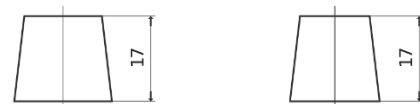

**Product overview**

Batteries for Cars

**Technica TB954**

Part number	TB954
Technology	Flooded
EAN/GTIN	3661024054454
Voltage	12 V
Capacity	95.0 Ah
CCA	760 A
Length	306 mm
Width	173 mm
Height	222 mm
Box size	D31
Polarity	ETN 0
Terminal Type	EN taper post
Hold Down	Korean B1
Weights (subject of variation)	20.60 kg

**Polarity**

**Terminal Type**

Ø19.5

Ø17.9

Positive Terminal

Negative Terminal

**Hold Down**

Design, features and specifications are subject to change without notice. We disclaim any representation or warranty, express or implied, concerning the data or recommendations, and in no event shall be liable for any loss or damage claimed to have arisen as a result. Some products may not be available in your local market.