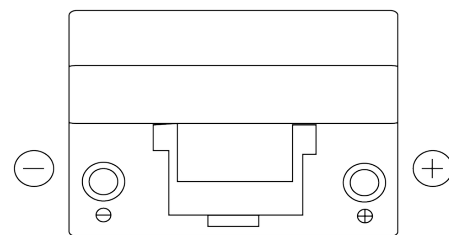

**Product overview**

Batteries for Cars

**Technica TB954**

Part number	TB954
Technology	Flooded
EAN/GTIN	3661024054454
Voltage	12 V
Capacity	95.0 Ah
CCA	760 A
Length	306 mm
Width	173 mm
Height	222 mm
Box size	D31
Polarity	ETN 0
Terminal Type	EN taper post
Hold Down	Korean B1
Weights (subject of variation)	20.60 kg

**Polarity**

**Terminal Type**

Ø19.5

Ø17.9

Positive Terminal

Negative Terminal

**Hold Down**

Design, features and specifications are subject to change without notice. We disclaim any representation or warranty, express or implied, concerning the data or recommendations, and in no event shall be liable for any loss or damage claimed to have arisen as a result. Some products may not be available in your local market.