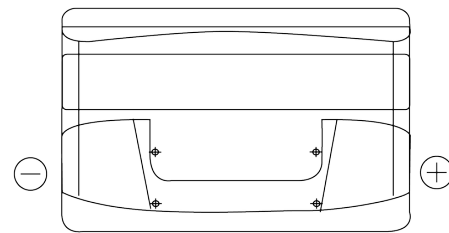

Product overview

Batteries for Cars

Technica TB950

Part number	TB950
Technology	Flooded
EAN/GTIN	3661024054584
Voltage	12 V
Capacity	95.0 Ah
CCA	800 A
Length	353 mm
Width	175 mm
Height	190 mm
Box size	L05
Polarity	ETN 0
Terminal Type	EN taper post
Hold Down	B13
Weights (subject of variation)	21.60 kg

Polarity

Terminal Type

Positive Terminal

Negative Terminal

Hold Down

Design, features and specifications are subject to change without notice. We disclaim any representation or warranty, express or implied, concerning the data or recommendations, and in no event shall be liable for any loss or damage claimed to have arisen as a result. Some products may not be available in your local market.