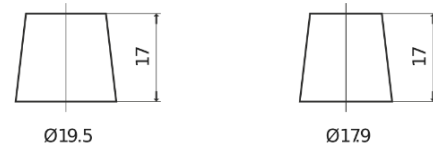

Terminal Type