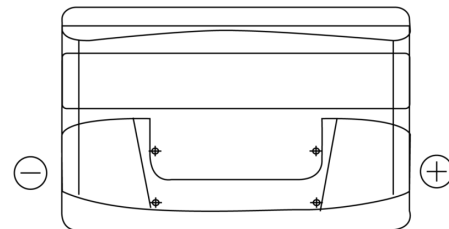

Product overview

Batteries for Cars

Technica TB950

Part number	TB950
Technology	Flooded
EAN/GTIN	3661024054584
Voltage	12 V
Capacity	95.0 Ah
CCA	800 A
Length	353 mm
Width	175 mm
Height	190 mm
Box size	L05
Polarity	ETN 0
Terminal Type	EN taper post
Hold Down	B13
Weights (subject of variation)	21.60 kg

Polarity

Terminal Type

Ø19.5

Ø179

Positive Terminal

Negative Terminal

Hold Down

5 notches