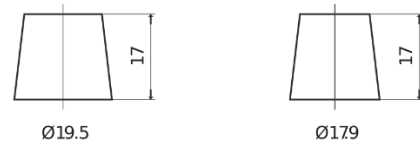

Product overview

Batteries for Cars

Technica TB950

Part number	TB950
Technology	Flooded
EAN/GTIN	3661024054584
Voltage	12 V
Capacity	95.0 Ah
CCA	800 A
Length	353 mm
Width	175 mm
Height	190 mm
Box size	L05
Polarity	ETN 0
Terminal Type	EN taper post
Hold Down	B13
Weights (subject of variation)	21.60 kg

Polarity

Terminal Type

Positive Terminal

Negative Terminal

Hold Down

Design, features and specifications are subject to change without notice. We disclaim any representation or warranty, express or implied, concerning the data or recommendations, and in no event shall be liable for any loss or damage claimed to have arisen as a result. Some products may not be available in your local market.