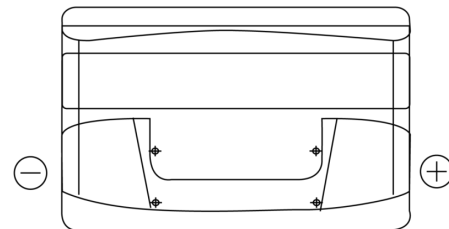

Product overview

Batteries for Cars

Technica TB950

Part number	TB950
Technology	Flooded
EAN/GTIN	3661024054584
Voltage	12 V
Capacity	95.0 Ah
CCA	800 A
Length	353 mm
Width	175 mm
Height	190 mm
Box size	L05
Polarity	ETN 0
Terminal Type	EN taper post
Hold Down	B13
Weights (subject of variation)	21.60 kg

Polarity

Terminal Type

Hold Down

Design, features and specifications are subject to change without notice. We disclaim any representation or warranty, express or implied, concerning the data or recommendations, and in no event shall be liable for any loss or damage claimed to have arisen as a result. Some products may not be available in your local market.