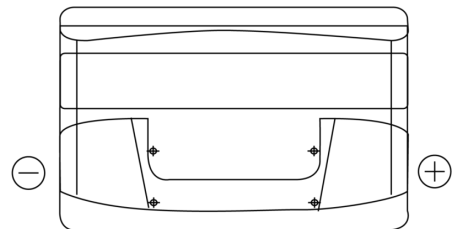

**Product overview**

Batteries for Cars

**Technica TB852**

Part number	TB852
Technology	Flooded
EAN/GTIN	3661024054669
Voltage	12 V
Capacity	85.0 Ah
CCA	760 A
Length	353 mm
Width	175 mm
Height	175 mm
Box size	LB5
Polarity	ETN 0
Terminal Type	EN taper post
Hold Down	B13
Weights (subject of variation)	19.40 kg

**Polarity**

**Terminal Type**

Ø19.5

Ø179

Positive Terminal

Negative Terminal

**Hold Down**

5 notches