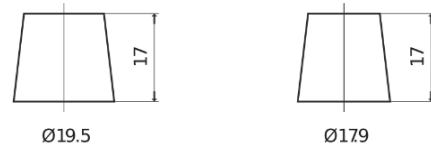

Product overview

Batteries for Cars

Technica TB852

Part number	TB852
Technology	Flooded
EAN/GTIN	3661024054669
Voltage	12 V
Capacity	85.0 Ah
CCA	760 A
Length	353 mm
Width	175 mm
Height	175 mm
Box size	LB5
Polarity	ETN 0
Terminal Type	EN taper post
Hold Down	B13
Weights (subject of variation)	19.40 kg

Polarity

Terminal Type

Positive Terminal

Negative Terminal

Hold Down

Design, features and specifications are subject to change without notice. We disclaim any representation or warranty, express or implied, concerning the data or recommendations, and in no event shall be liable for any loss or damage claimed to have arisen as a result. Some products may not be available in your local market.