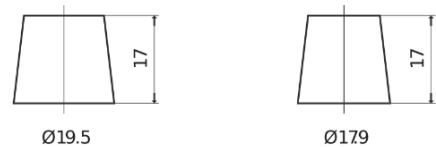

Product overview

Batteries for Cars

Technica TB802

Part number	TB802
Technology	Flooded
EAN/GTIN	3661024054652
Voltage	12 V
Capacity	80.0 Ah
CCA	700 A
Length	315 mm
Width	175 mm
Height	175 mm
Box size	LB4
Polarity	ETN 0
Terminal Type	EN taper post
Hold Down	B13
Weights (subject of variation)	17.80 kg

Polarity

Terminal Type

Positive Terminal

Negative Terminal

Hold Down

Design, features and specifications are subject to change without notice. We disclaim any representation or warranty, express or implied, concerning the data or recommendations, and in no event shall be liable for any loss or damage claimed to have arisen as a result. Some products may not be available in your local market.