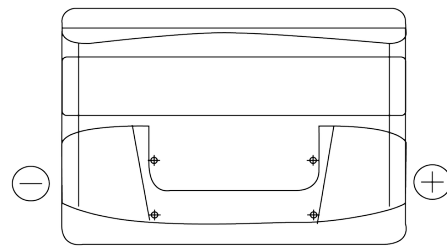

Product overview

Batteries for Cars

Technica TB800

Part number	TB800
Technology	Flooded
EAN/GTIN	3661024056465
Voltage	12 V
Capacity	80.0 Ah
CCA	640 A
Length	315 mm
Width	175 mm
Height	190 mm
Box size	L04
Polarity	ETN 0
Terminal Type	EN taper post
Hold Down	B13
Weights (subject of variation)	19.00 kg

Polarity

Terminal Type

Positive Terminal

Negative Terminal

Hold Down

Design, features and specifications are subject to change without notice. We disclaim any representation or warranty, express or implied, concerning the data or recommendations, and in no event shall be liable for any loss or damage claimed to have arisen as a result. Some products may not be available in your local market.