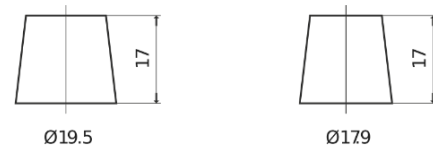

**Product overview**

Batteries for Cars

**Technica TB741**

Part number	TB741
Technology	Flooded
EAN/GTIN	3661024054560
Voltage	12 V
Capacity	74.0 Ah
CCA	680 A
Length	278 mm
Width	175 mm
Height	190 mm
Box size	L03
Polarity	ETN 1
Terminal Type	EN taper post
Hold Down	B13
Weights (subject of variation)	16.60 kg

**Polarity**

**Terminal Type**

Positive Terminal      Negative Terminal

**Hold Down**

Design, features and specifications are subject to change without notice. We disclaim any representation or warranty, express or implied, concerning the data or recommendations, and in no event shall be liable for any loss or damage claimed to have arisen as a result. Some products may not be available in your local market.