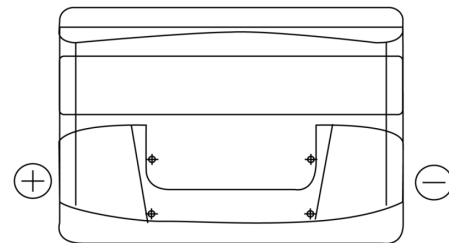

**Product overview**

Batteries for Cars

**Technica TB741**

Part number	TB741
Technology	Flooded
EAN/GTIN	3661024054560
Voltage	12 V
Capacity	74.0 Ah
CCA	680 A
Length	278 mm
Width	175 mm
Height	190 mm
Box size	L03
Polarity	ETN 1
Terminal Type	EN taper post
Hold Down	B13
Weights (subject of variation)	16.60 kg

**Polarity**

**Terminal Type**

Positive Terminal      Negative Terminal

**Hold Down**

Design, features and specifications are subject to change without notice. We disclaim any representation or warranty, express or implied, concerning the data or recommendations, and in no event shall be liable for any loss or damage claimed to have arisen as a result. Some products may not be available in your local market.