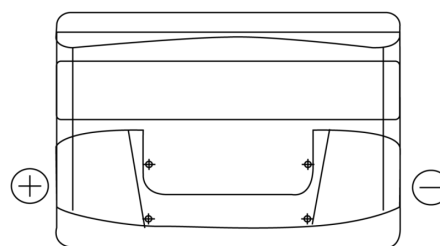

**Product overview**

Batteries for Cars

**Technica TB741**

Part number	TB741
Technology	Flooded
EAN/GTIN	3661024054560
Voltage	12 V
Capacity	74.0 Ah
CCA	680 A
Length	278 mm
Width	175 mm
Height	190 mm
Box size	L03
Polarity	ETN 1
Terminal Type	EN taper post
Hold Down	B13
Weights (subject of variation)	16.60 kg

**Polarity**

**Terminal Type**

Positive Terminal

Negative Terminal

**Hold Down**

Design, features and specifications are subject to change without notice. We disclaim any representation or warranty, express or implied, concerning the data or recommendations, and in no event shall be liable for any loss or damage claimed to have arisen as a result. Some products may not be available in your local market.