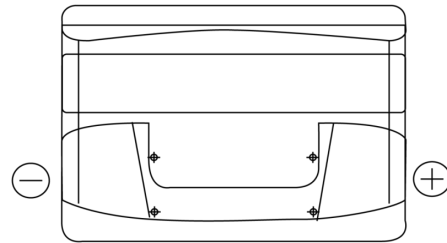

Product overview

Batteries for Cars

Technica TB712

Part number	TB712
Technology	Flooded
EAN/GTIN	3661024054645
Voltage	12 V
Capacity	71.0 Ah
CCA	670 A
Length	278 mm
Width	175 mm
Height	175 mm
Box size	LB3
Polarity	ETN 0
Terminal Type	EN taper post
Hold Down	B13
Weights (subject of variation)	15.30 kg

Polarity

Terminal Type

Positive Terminal

Negative Terminal

Hold Down

Design, features and specifications are subject to change without notice. We disclaim any representation or warranty, express or implied, concerning the data or recommendations, and in no event shall be liable for any loss or damage claimed to have arisen as a result. Some products may not be available in your local market.