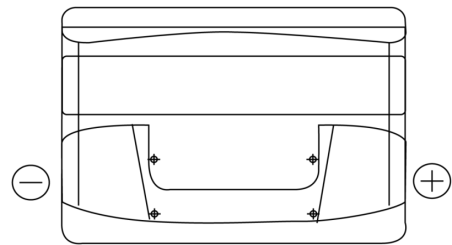

Product overview

Batteries for Cars

Technica TB712

| | |
|--------------------------------|---------------|
| Part number | TB712 |
| Technology | Flooded |
| EAN/GTIN | 3661024054645 |
| Voltage | 12 V |
| Capacity | 71.0 Ah |
| CCA | 670 A |
| Length | 278 mm |
| Width | 175 mm |
| Height | 175 mm |
| Box size | LB3 |
| Polarity | ETN 0 |
| Terminal Type | EN taper post |
| Hold Down | B13 |
| Weights (subject of variation) | 15.30 kg |

Polarity

Terminal Type

Positive Terminal

Negative Terminal

Hold Down

Design, features and specifications are subject to change without notice. We disclaim any representation or warranty, express or implied, concerning the data or recommendations, and in no event shall be liable for any loss or damage claimed to have arisen as a result. Some products may not be available in your local market.