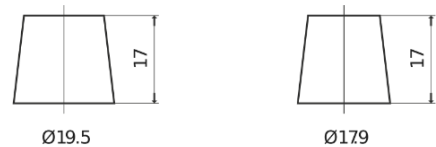

Product overview

Batteries for Cars

Technica TB712

| | |
|--------------------------------|---------------|
| Part number | TB712 |
| Technology | Flooded |
| EAN/GTIN | 3661024054645 |
| Voltage | 12 V |
| Capacity | 71.0 Ah |
| CCA | 670 A |
| Length | 278 mm |
| Width | 175 mm |
| Height | 175 mm |
| Box size | LB3 |
| Polarity | ETN 0 |
| Terminal Type | EN taper post |
| Hold Down | B13 |
| Weights (subject of variation) | 15.30 kg |

Polarity

Terminal Type

Positive Terminal

Negative Terminal

Hold Down

Design, features and specifications are subject to change without notice. We disclaim any representation or warranty, express or implied, concerning the data or recommendations, and in no event shall be liable for any loss or damage claimed to have arisen as a result. Some products may not be available in your local market.