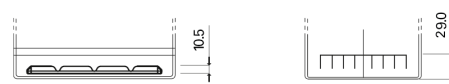

Product overview

Batteries for Cars

Technica TB705

Part number	TB705
Technology	Flooded
EAN/GTIN	3661024054447
Voltage	12 V
Capacity	70.0 Ah
CCA	540 A
Length	270 mm
Width	173 mm
Height	222 mm
Box size	D26
Polarity	ETN 1
Terminal Type	EN taper post
Hold Down	Korean B1+B6
Weights (subject of variation)	16.10 kg

Polarity

Terminal Type

Hold Down

Design, features and specifications are subject to change without notice. We disclaim any representation or warranty, express or implied, concerning the data or recommendations, and in no event shall be liable for any loss or damage claimed to have arisen as a result. Some products may not be available in your local market.