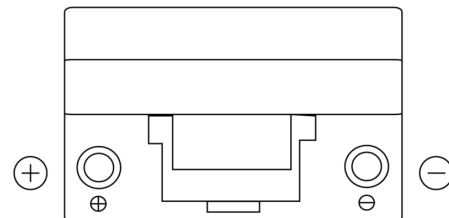

Product overview

Batteries for Cars

Technica TB705

Part number	TB705
Technology	Flooded
EAN/GTIN	3661024054447
Voltage	12 V
Capacity	70.0 Ah
CCA	540 A
Length	270 mm
Width	173 mm
Height	222 mm
Box size	D26
Polarity	ETN 1
Terminal Type	EN taper post
Hold Down	Korean B1+B6
Weights (subject of variation)	16.10 kg

Polarity

Terminal Type

Hold Down

Design, features and specifications are subject to change without notice. We disclaim any representation or warranty, express or implied, concerning the data or recommendations, and in no event shall be liable for any loss or damage claimed to have arisen as a result. Some products may not be available in your local market.