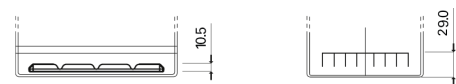

Product overview

Batteries for Cars

Technica TB704

Part number	TB704
Technology	Flooded
EAN/GTIN	3661024054430
Voltage	12 V
Capacity	70.0 Ah
CCA	540 A
Length	270 mm
Width	173 mm
Height	222 mm
Box size	D26
Polarity	ETN 0
Terminal Type	EN taper post
Hold Down	Korean B1+B6
Weights (subject of variation)	16.10 kg

Polarity

Terminal Type

Positive Terminal

Negative Terminal

Hold Down

Design, features and specifications are subject to change without notice. We disclaim any representation or warranty, express or implied, concerning the data or recommendations, and in no event shall be liable for any loss or damage claimed to have arisen as a result. Some products may not be available in your local market.