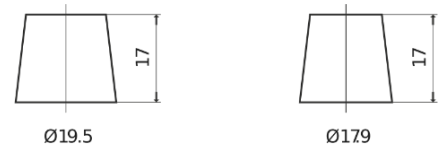

Terminal Type