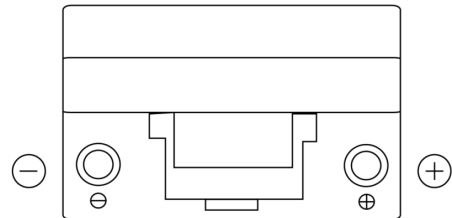

Product overview

Batteries for Cars

Technica TB704

Part number	TB704
Technology	Flooded
EAN/GTIN	3661024054430
Voltage	12 V
Capacity	70.0 Ah
CCA	540 A
Length	270 mm
Width	173 mm
Height	222 mm
Box size	D26
Polarity	ETN 0
Terminal Type	EN taper post
Hold Down	Korean B1+B6
Weights (subject of variation)	16.10 kg

Polarity

Terminal Type

Positive Terminal

Negative Terminal

Hold Down

Design, features and specifications are subject to change without notice. We disclaim any representation or warranty, express or implied, concerning the data or recommendations, and in no event shall be liable for any loss or damage claimed to have arisen as a result. Some products may not be available in your local market.