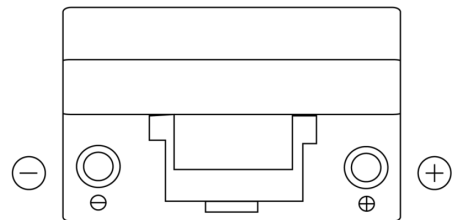

Product overview

Batteries for Cars

Technica TB704

Part number	TB704
Technology	Flooded
EAN/GTIN	3661024054430
Voltage	12 V
Capacity	70.0 Ah
CCA	540 A
Length	270 mm
Width	173 mm
Height	222 mm
Box size	D26
Polarity	ETN 0
Terminal Type	EN taper post
Hold Down	Korean B1+B6
Weights (subject of variation)	16.10 kg

Polarity

Terminal Type

Positive Terminal

Negative Terminal

Hold Down

Design, features and specifications are subject to change without notice. We disclaim any representation or warranty, express or implied, concerning the data or recommendations, and in no event shall be liable for any loss or damage claimed to have arisen as a result. Some products may not be available in your local market.