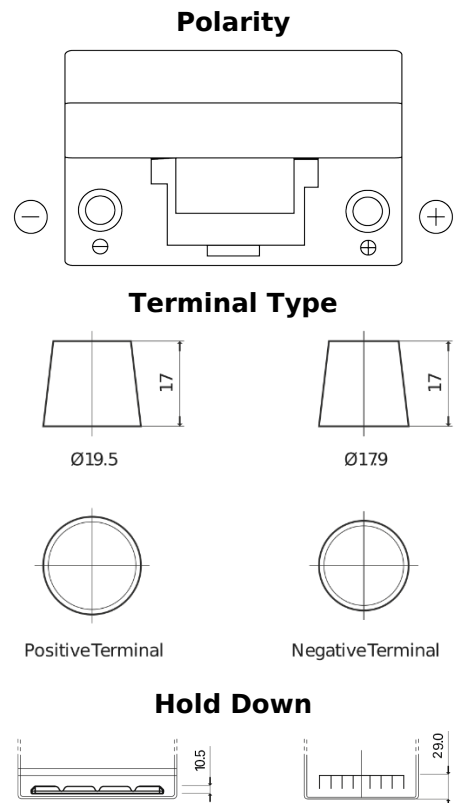

**Product overview**

Batteries for Cars

**Technica TB704**

Part number	TB704
Technology	Flooded
EAN/GTIN	3661024054430
Voltage	12 V
Capacity	70.0 Ah
CCA	540 A
Length	270 mm
Width	173 mm
Height	222 mm
Box size	D26
Polarity	ETN 0
Terminal Type	EN taper post
Hold Down	Korean B1+B6
Weights (subject of variation)	16.10 kg