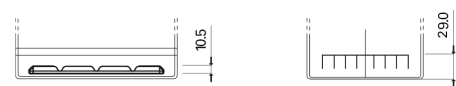

Product overview

Batteries for Cars

Technica TB704

Part number	TB704
Technology	Flooded
EAN/GTIN	3661024054430
Voltage	12 V
Capacity	70.0 Ah
CCA	540 A
Length	270 mm
Width	173 mm
Height	222 mm
Box size	D26
Polarity	ETN 0
Terminal Type	EN taper post
Hold Down	Korean B1+B6
Weights (subject of variation)	16.10 kg

Polarity

Terminal Type

Positive Terminal

Negative Terminal

Hold Down

Design, features and specifications are subject to change without notice. We disclaim any representation or warranty, express or implied, concerning the data or recommendations, and in no event shall be liable for any loss or damage claimed to have arisen as a result. Some products may not be available in your local market.