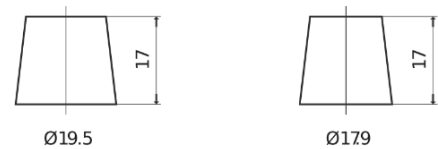

Terminal Type