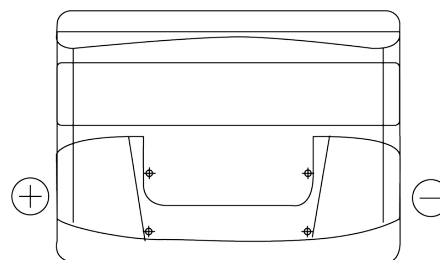

Product overview

Batteries for Cars

Technica TB621

Part number	TB621
Technology	Flooded
EAN/GTIN	3661024054546
Voltage	12 V
Capacity	62.0 Ah
CCA	540 A
Length	242 mm
Width	175 mm
Height	190 mm
Box size	L02
Polarity	ETN 1
Terminal Type	EN taper post
Hold Down	B13
Weights (subject of variation)	14.20 kg

Polarity

Terminal Type

Positive Terminal

Negative Terminal

Hold Down

Design, features and specifications are subject to change without notice. We disclaim any representation or warranty, express or implied, concerning the data or recommendations, and in no event shall be liable for any loss or damage claimed to have arisen as a result. Some products may not be available in your local market.