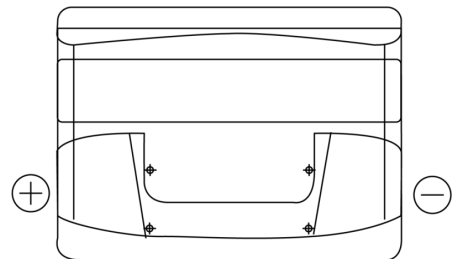

Product overview

Batteries for Cars

Technica TB621

Part number	TB621
Technology	Flooded
EAN/GTIN	3661024054546
Voltage	12 V
Capacity	62.0 Ah
CCA	540 A
Length	242 mm
Width	175 mm
Height	190 mm
Box size	L02
Polarity	ETN 1
Terminal Type	EN taper post
Hold Down	B13
Weights (subject of variation)	14.20 kg

Polarity

Terminal Type

Positive Terminal Negative Terminal

Hold Down

Design, features and specifications are subject to change without notice. We disclaim any representation or warranty, express or implied, concerning the data or recommendations, and in no event shall be liable for any loss or damage claimed to have arisen as a result. Some products may not be available in your local market.