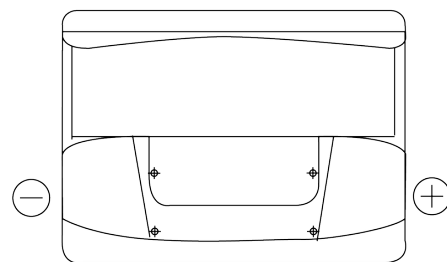

**Product overview**

Batteries for Cars

**Technica TB620**

Part number	TB620
Technology	Flooded
EAN/GTIN	3661024054539
Voltage	12 V
Capacity	62.0 Ah
CCA	540 A
Length	242 mm
Width	175 mm
Height	190 mm
Box size	L02
Polarity	ETN 0
Terminal Type	EN taper post
Hold Down	B13
Weights (subject of variation)	14.20 kg

**Polarity**

**Terminal Type**

Positive Terminal

Negative Terminal

**Hold Down**

Design, features and specifications are subject to change without notice. We disclaim any representation or warranty, express or implied, concerning the data or recommendations, and in no event shall be liable for any loss or damage claimed to have arisen as a result. Some products may not be available in your local market.