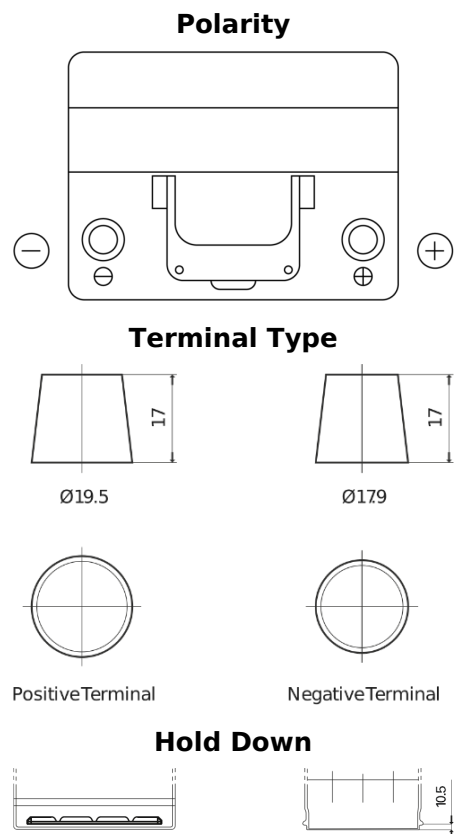

Product overview

Batteries for Cars

Technica TB604

Part number	TB604
Technology	Flooded
EAN/GTIN	3661024054416
Voltage	12 V
Capacity	60.0 Ah
CCA	480 A
Length	230 mm
Width	173 mm
Height	222 mm
Box size	D23
Polarity	ETN 0
Terminal Type	EN taper post
Hold Down	Korean B1
Weights (subject of variation)	14.60 kg