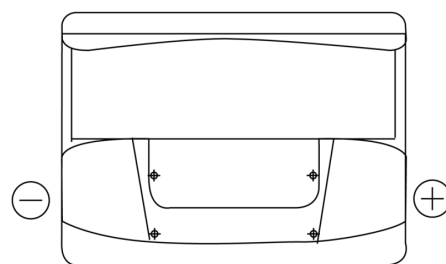

Product overview

Batteries for Cars

Technica TB602

Part number	TB602
Technology	Flooded
EAN/GTIN	3661024054638
Voltage	12 V
Capacity	60.0 Ah
CCA	540 A
Length	242 mm
Width	175 mm
Height	175 mm
Box size	LB2
Polarity	ETN 0
Terminal Type	EN taper post
Hold Down	B13
Weights (subject of variation)	12.90 kg

Polarity

Terminal Type

Hold Down

Design, features and specifications are subject to change without notice. We disclaim any representation or warranty, express or implied, concerning the data or recommendations, and in no event shall be liable for any loss or damage claimed to have arisen as a result. Some products may not be available in your local market.