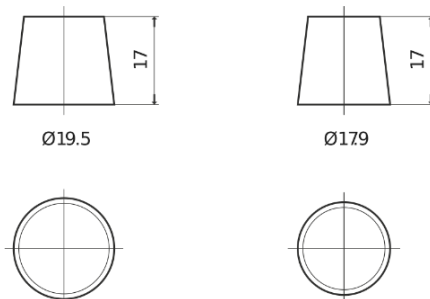

Terminal Type

Hold Down

Design, features and specifications are subject to change without notice. We disclaim any representation or warranty, express or implied, concerning the data or recommendations, and in no event shall be liable for any loss or damage claimed to have arisen as a result. Some products may not be available in your local market.