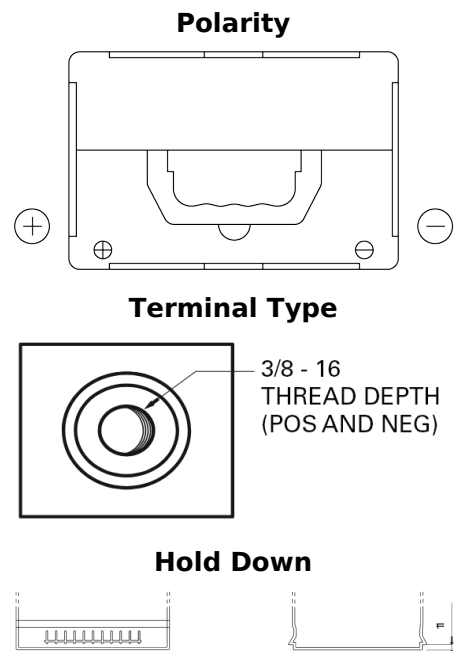

**Product overview**

Batteries for Cars

**Technica TB558**

Part number	TB558
Technology	Flooded
EAN/GTIN	3661024057158
Voltage	12 V
Capacity	55.0 Ah
CCA	620 A
Length	230 mm
Width	180 mm
Height	186 mm
Box size	G75
Polarity	ETN 1
Terminal Type	SAE S 3/8" side Terminal
Hold Down	B7
Weights (subject of variation)	14.20 kg