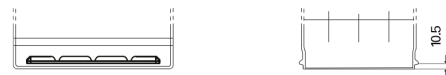

**Product overview**

Batteries for Cars

**Technica TB504**

Part number	TB504
Technology	Flooded
EAN/GTIN	3661024054409
Voltage	12 V
Capacity	50.0 Ah
CCA	360 A
Length	200 mm
Width	173 mm
Height	222 mm
Box size	D20
Polarity	ETN 0
Terminal Type	EN taper post
Hold Down	Korean B1
Weights (subject of variation)	12.90 kg

**Polarity**

**Terminal Type**

**Hold Down**

Design, features and specifications are subject to change without notice. We disclaim any representation or warranty, express or implied, concerning the data or recommendations, and in no event shall be liable for any loss or damage claimed to have arisen as a result. Some products may not be available in your local market.