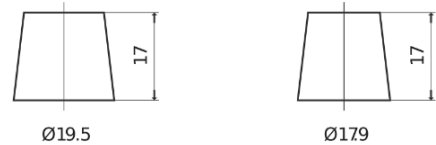

**Product overview**

Batteries for Cars

**Technica TB501**

Part number	TB501
Technology	Flooded
EAN/GTIN	3661024054522
Voltage	12 V
Capacity	50.0 Ah
CCA	450 A
Length	207 mm
Width	175 mm
Height	190 mm
Box size	L01
Polarity	ETN 1
Terminal Type	EN taper post
Hold Down	B13
Weights (subject of variation)	12.20 kg

**Polarity**

**Terminal Type**

Positive Terminal

Negative Terminal

**Hold Down**

Design, features and specifications are subject to change without notice. We disclaim any representation or warranty, express or implied, concerning the data or recommendations, and in no event shall be liable for any loss or damage claimed to have arisen as a result. Some products may not be available in your local market.