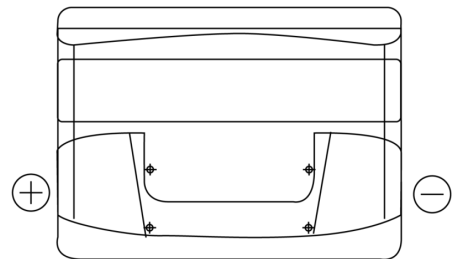

**Product overview**

Batteries for Cars

**Technica TB501**

Part number	TB501
Technology	Flooded
EAN/GTIN	3661024054522
Voltage	12 V
Capacity	50.0 Ah
CCA	450 A
Length	207 mm
Width	175 mm
Height	190 mm
Box size	L01
Polarity	ETN 1
Terminal Type	EN taper post
Hold Down	B13
Weights (subject of variation)	12.20 kg

**Polarity**

**Terminal Type**

Positive Terminal

Negative Terminal

**Hold Down**

Design, features and specifications are subject to change without notice. We disclaim any representation or warranty, express or implied, concerning the data or recommendations, and in no event shall be liable for any loss or damage claimed to have arisen as a result. Some products may not be available in your local market.