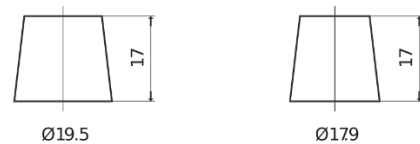

**Product overview**

Batteries for Cars

**Technica TB501**

Part number	TB501
Technology	Flooded
EAN/GTIN	3661024054522
Voltage	12 V
Capacity	50.0 Ah
CCA	450 A
Length	207 mm
Width	175 mm
Height	190 mm
Box size	L01
Polarity	ETN 1
Terminal Type	EN taper post
Hold Down	B13
Weights (subject of variation)	12.20 kg

**Polarity**

**Terminal Type**

Positive Terminal

Negative Terminal

**Hold Down**

Design, features and specifications are subject to change without notice. We disclaim any representation or warranty, express or implied, concerning the data or recommendations, and in no event shall be liable for any loss or damage claimed to have arisen as a result. Some products may not be available in your local market.