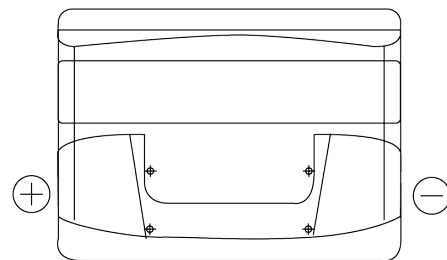

**Product overview**

Batteries for Cars

**Technica TB501**

Part number	TB501
Technology	Flooded
EAN/GTIN	3661024054522
Voltage	12 V
Capacity	50.0 Ah
CCA	450 A
Length	207 mm
Width	175 mm
Height	190 mm
Box size	L01
Polarity	ETN 1
Terminal Type	EN taper post
Hold Down	B13
Weights (subject of variation)	12.20 kg

**Polarity**

**Terminal Type**

Positive Terminal

Negative Terminal

**Hold Down**

Design, features and specifications are subject to change without notice. We disclaim any representation or warranty, express or implied, concerning the data or recommendations, and in no event shall be liable for any loss or damage claimed to have arisen as a result. Some products may not be available in your local market.