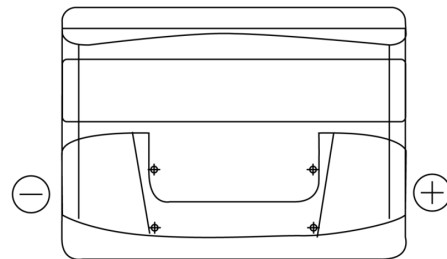

Product overview

Batteries for Cars

Technica TB500

Part number	TB500
Technology	Flooded
EAN/GTIN	3661024054515
Voltage	12 V
Capacity	50.0 Ah
CCA	450 A
Length	207 mm
Width	175 mm
Height	190 mm
Box size	L01
Polarity	ETN 0
Terminal Type	EN taper post
Hold Down	B13
Weights (subject of variation)	12.20 kg

Polarity

Terminal Type

Positive Terminal

Negative Terminal

Hold Down

Design, features and specifications are subject to change without notice. We disclaim any representation or warranty, express or implied, concerning the data or recommendations, and in no event shall be liable for any loss or damage claimed to have arisen as a result. Some products may not be available in your local market.