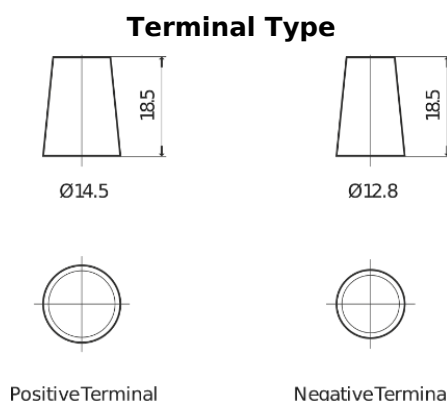

**Product overview**

Batteries for Cars

**Technica TB457**

|                                |                |
|--------------------------------|----------------|
| Part number                    | TB457          |
| Technology                     | Flooded        |
| EAN/GTIN                       | 3661024054362  |
| Voltage                        | 12 V           |
| Capacity                       | 45.0 Ah        |
| CCA                            | 330 A          |
| Length                         | 237 mm         |
| Width                          | 127 mm         |
| Height                         | 227 mm         |
| Box size                       | B24            |
| Polarity                       | ETN 1          |
| Terminal Type                  | JIS taper post |
| Hold Down                      | B0             |
| Weights (subject of variation) | 11.40 kg       |