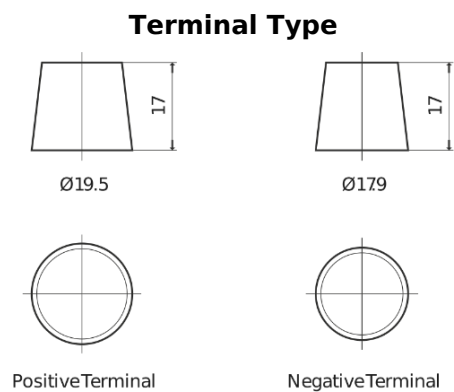

Product overview

Batteries for Cars

Technica TB455

| | |
|--------------------------------|---------------|
| Part number | TB455 |
| Technology | Flooded |
| EAN/GTIN | 3661024054386 |
| Voltage | 12 V |
| Capacity | 45.0 Ah |
| CCA | 330 A |
| Length | 237 mm |
| Width | 127 mm |
| Height | 227 mm |
| Box size | B24 |
| Polarity | ETN 1 |
| Terminal Type | EN taper post |
| Hold Down | B0 |
| Weights (subject of variation) | 11.40 kg |