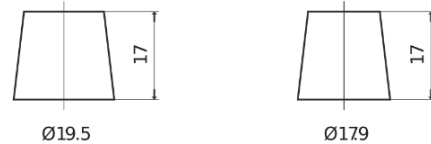

Terminal Type