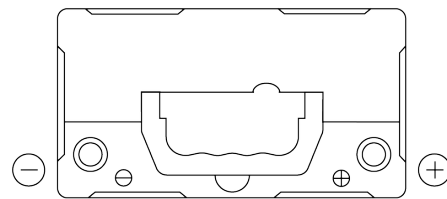

**Product overview**

Batteries for Cars

**Technica TB454**

Part number	TB454
Technology	Flooded
EAN/GTIN	3661024054379
Voltage	12 V
Capacity	45.0 Ah
CCA	330 A
Length	237 mm
Width	127 mm
Height	227 mm
Box size	B24
Polarity	ETN 0
Terminal Type	EN taper post
Hold Down	B0
Weights (subject of variation)	11.40 kg

**Polarity**

**Terminal Type**

Positive Terminal

Negative Terminal

**Hold Down**

Design, features and specifications are subject to change without notice. We disclaim any representation or warranty, express or implied, concerning the data or recommendations, and in no event shall be liable for any loss or damage claimed to have arisen as a result. Some products may not be available in your local market.