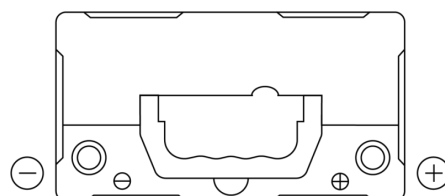

Product overview

Batteries for Cars

Technica TB454

| | |
|--------------------------------|---------------|
| Part number | TB454 |
| Technology | Flooded |
| EAN/GTIN | 3661024054379 |
| Voltage | 12 V |
| Capacity | 45.0 Ah |
| CCA | 330 A |
| Length | 237 mm |
| Width | 127 mm |
| Height | 227 mm |
| Box size | B24 |
| Polarity | ETN 0 |
| Terminal Type | EN taper post |
| Hold Down | B0 |
| Weights (subject of variation) | 11.40 kg |

Polarity

Terminal Type

Positive Terminal

Negative Terminal

Hold Down

Design, features and specifications are subject to change without notice. We disclaim any representation or warranty, express or implied, concerning the data or recommendations, and in no event shall be liable for any loss or damage claimed to have arisen as a result. Some products may not be available in your local market.