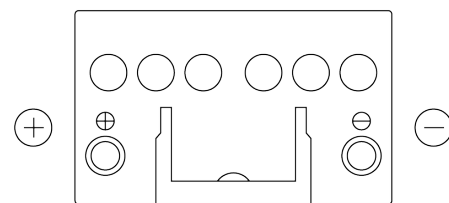

**Product overview**

Batteries for Cars

**Technica TB451**

Part number	TB451
Technology	Flooded
EAN/GTIN	3661024054485
Voltage	12 V
Capacity	45.0 Ah
CCA	330 A
Length	220 mm
Width	135 mm
Height	225 mm
Box size	E02
Polarity	ETN 1
Terminal Type	EN taper post
Hold Down	B1
Weights (subject of variation)	12.50 kg

**Polarity**

**Terminal Type**

Positive Terminal

Negative Terminal

**Hold Down**

Design, features and specifications are subject to change without notice. We disclaim any representation or warranty, express or implied, concerning the data or recommendations, and in no event shall be liable for any loss or damage claimed to have arisen as a result. Some products may not be available in your local market.