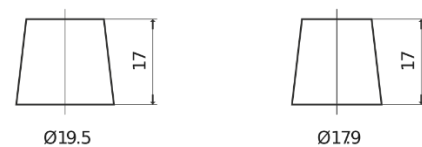

**Product overview**

Batteries for Cars

**Technica TB451**

Part number	TB451
Technology	Flooded
EAN/GTIN	3661024054485
Voltage	12 V
Capacity	45.0 Ah
CCA	330 A
Length	220 mm
Width	135 mm
Height	225 mm
Box size	E02
Polarity	ETN 1
Terminal Type	EN taper post
Hold Down	B1
Weights (subject of variation)	12.50 kg

**Polarity**

**Terminal Type**

Positive Terminal

Negative Terminal

**Hold Down**

Design, features and specifications are subject to change without notice. We disclaim any representation or warranty, express or implied, concerning the data or recommendations, and in no event shall be liable for any loss or damage claimed to have arisen as a result. Some products may not be available in your local market.