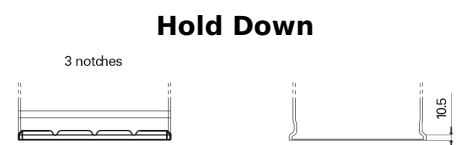

Product overview

Batteries for Cars

Technica TB450

Part number	TB450
Technology	Flooded
EAN/GTIN	3661024054492
Voltage	12 V
Capacity	45.0 Ah
CCA	330 A
Length	220 mm
Width	135 mm
Height	225 mm
Box size	E02
Polarity	ETN 0
Terminal Type	EN taper post
Hold Down	B1
Weights (subject of variation)	12.50 kg