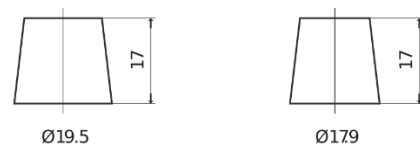

**Product overview**

Batteries for Cars

**Technica TB440**

Part number	TB440
Technology	Flooded
EAN/GTIN	3661024054508
Voltage	12 V
Capacity	44.0 Ah
CCA	400 A
Length	175 mm
Width	175 mm
Height	190 mm
Box size	L00
Polarity	ETN 0
Terminal Type	EN taper post
Hold Down	B13
Weights (subject of variation)	10.70 kg

**Polarity**

**Terminal Type**

Positive Terminal

Negative Terminal

**Hold Down**

Design, features and specifications are subject to change without notice. We disclaim any representation or warranty, express or implied, concerning the data or recommendations, and in no event shall be liable for any loss or damage claimed to have arisen as a result. Some products may not be available in your local market.