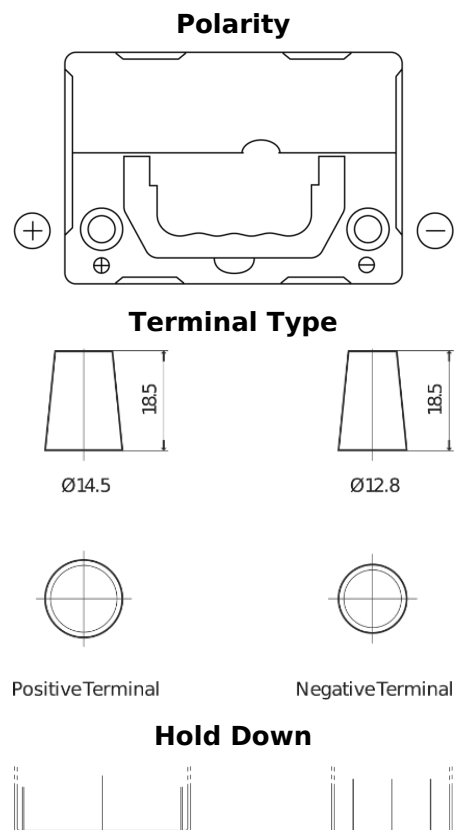

**Product overview**

Batteries for Cars

**Technica TB357**

|                                |                |
|--------------------------------|----------------|
| Part number                    | TB357          |
| Technology                     | Flooded        |
| EAN/GTIN                       | 3661024054348  |
| Voltage                        | 12 V           |
| Capacity                       | 35.0 Ah        |
| CCA                            | 240 A          |
| Length                         | 187 mm         |
| Width                          | 127 mm         |
| Height                         | 220 mm         |
| Box size                       | B19            |
| Polarity                       | ETN 1          |
| Terminal Type                  | JIS taper post |
| Hold Down                      | B0             |
| Weights (subject of variation) | 8.90 kg        |