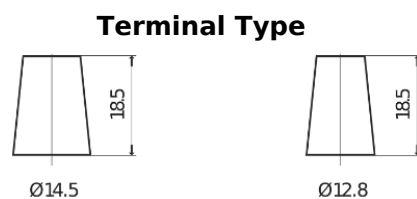

**Product overview**

Batteries for Cars

**Technica TB356**

Part number	TB356
Technology	Flooded
EAN/GTIN	3661024054331
Voltage	12 V
Capacity	35.0 Ah
CCA	240 A
Length	187 mm
Width	127 mm
Height	220 mm
Box size	B19
Polarity	ETN 0
Terminal Type	JIS taper post
Hold Down	B0
Weights (subject of variation)	8.90 kg