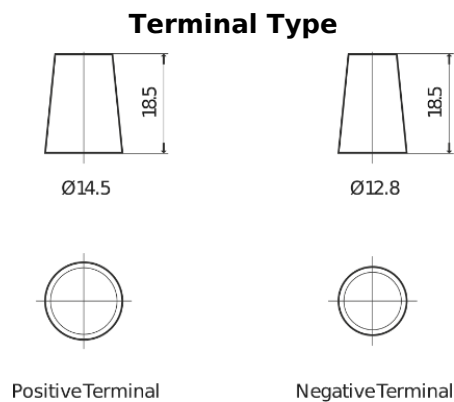

Product overview

Batteries for Cars

Technica TB356

Part number	TB356
Technology	Flooded
EAN/GTIN	3661024054331
Voltage	12 V
Capacity	35.0 Ah
CCA	240 A
Length	187 mm
Width	127 mm
Height	220 mm
Box size	B19
Polarity	ETN 0
Terminal Type	JIS taper post
Hold Down	B0
Weights (subject of variation)	8.90 kg