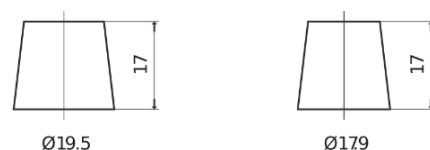

Terminal Type