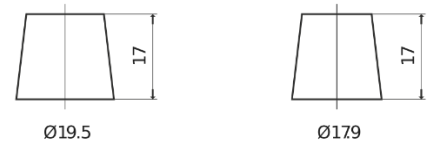

Terminal Type