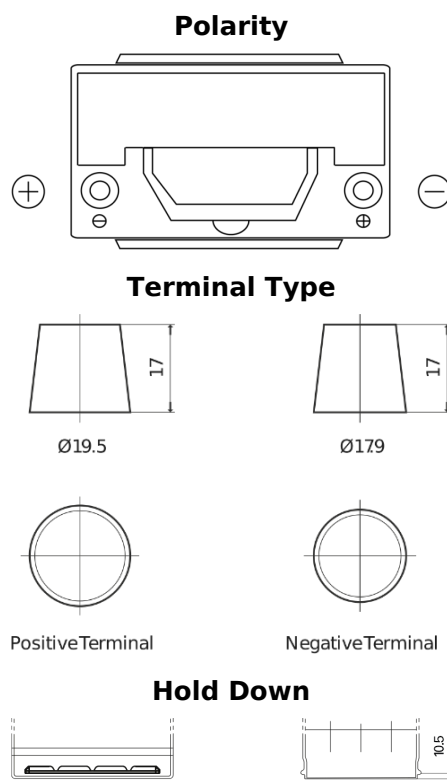

Product overview

Batteries for Cars

High-Tech TA954

Part number	TA954
Technology	Flooded
EAN/GTIN	3661024054188
Voltage	12 V
Capacity	95.0 Ah
CCA	800 A
Length	306 mm
Width	173 mm
Height	222 mm
Box size	D31
Polarity	ETN 0
Terminal Type	EN taper post
Hold Down	Korean B1
Weights (subject of variation)	21.40 kg