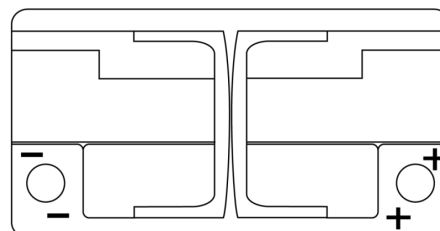

**Product overview**

Batteries for Cars

**High-Tech TA852**

|                                |               |
|--------------------------------|---------------|
| Part number                    | TA852         |
| Technology                     | Flooded       |
| EAN/GTIN                       | 3661024054294 |
| Voltage                        | 12 V          |
| Capacity                       | 85.0 Ah       |
| CCA                            | 800 A         |
| Length                         | 315 mm        |
| Width                          | 175 mm        |
| Height                         | 175 mm        |
| Box size                       | LB4           |
| Polarity                       | ETN 0         |
| Terminal Type                  | EN taper post |
| Hold Down                      | B13           |
| Weights (subject of variation) | 18.60 kg      |

**Polarity**

**Terminal Type**

**Hold Down**

Design, features and specifications are subject to change without notice. We disclaim any representation or warranty, express or implied, concerning the data or recommendations, and in no event shall be liable for any loss or damage claimed to have arisen as a result. Some products may not be available in your local market.