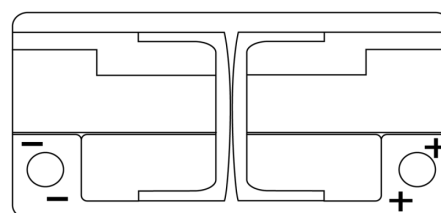

Product overview

Batteries for Cars

Premium EA1000

Part number	EA1000
Technology	Flooded
EAN/GTIN	3661024034258
Voltage	12 V
Capacity	100 Ah
CCA	900 A
Length	353 mm
Width	175 mm
Height	190 mm
Box size	L05
Polarity	ETN 0
Terminal Type	EN taper post
Hold Down	B13
Weights (subject of variation)	22.60 kg

Polarity

Terminal Type

Positive Terminal

Negative Terminal

Hold Down

Design, features and specifications are subject to change without notice. We disclaim any representation or warranty, express or implied, concerning the data or recommendations, and in no event shall be liable for any loss or damage claimed to have arisen as a result. Some products may not be available in your local market.