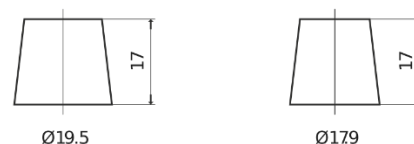

Terminal Type