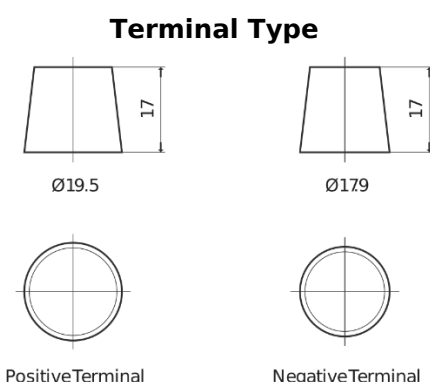

**Product overview**

Batteries for Cars

**High-Tech TA754**

Part number	TA754
Technology	Flooded
EAN/GTIN	3661024054164
Voltage	12 V
Capacity	75.0 Ah
CCA	630 A
Length	270 mm
Width	173 mm
Height	222 mm
Box size	D26
Polarity	ETN 0
Terminal Type	EN taper post
Hold Down	Korean B1+B6
Weights (subject of variation)	17.40 kg