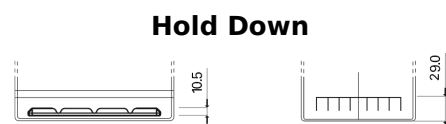

**Product overview**

Batteries for Cars

**High-Tech TA754**

Part number	TA754
Technology	Flooded
EAN/GTIN	3661024054164
Voltage	12 V
Capacity	75.0 Ah
CCA	630 A
Length	270 mm
Width	173 mm
Height	222 mm
Box size	D26
Polarity	ETN 0
Terminal Type	EN taper post
Hold Down	Korean B1+B6
Weights (subject of variation)	17.40 kg