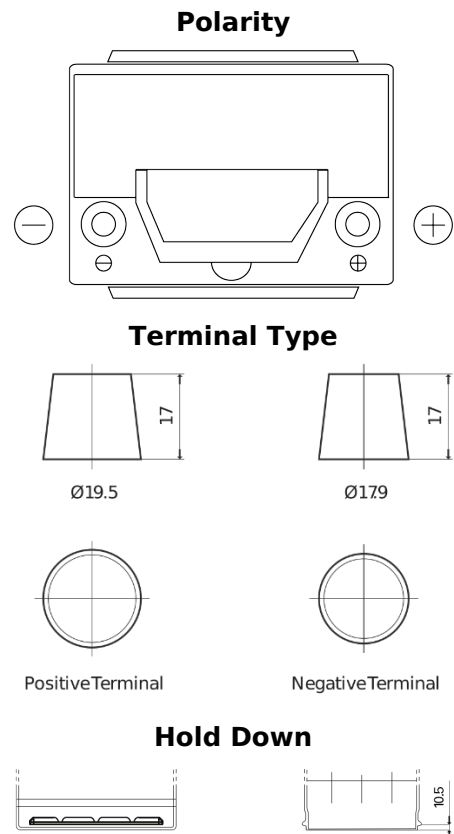

Product overview

Batteries for Cars

High-Tech TA654

Part number	TA654
Technology	Flooded
EAN/GTIN	3661024054140
Voltage	12 V
Capacity	65.0 Ah
CCA	580 A
Length	230 mm
Width	173 mm
Height	222 mm
Box size	D23
Polarity	ETN 0
Terminal Type	EN taper post
Hold Down	Korean B1
Weights (subject of variation)	16.00 kg