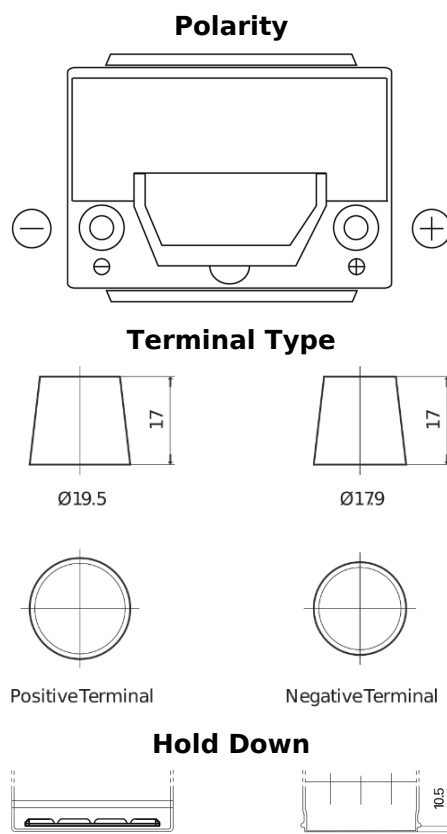

**Product overview**

Batteries for Cars

**High-Tech TA654**

Part number	TA654
Technology	Flooded
EAN/GTIN	3661024054140
Voltage	12 V
Capacity	65.0 Ah
CCA	580 A
Length	230 mm
Width	173 mm
Height	222 mm
Box size	D23
Polarity	ETN 0
Terminal Type	EN taper post
Hold Down	Korean B1
Weights (subject of variation)	16.00 kg