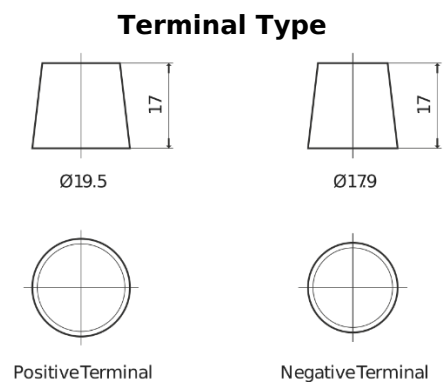

Product overview

Batteries for Cars

High-Tech TA530

Part number	TA530
Technology	Flooded
EAN/GTIN	3661024054201
Voltage	12 V
Capacity	53.0 Ah
CCA	540 A
Length	207 mm
Width	175 mm
Height	190 mm
Box size	L01
Polarity	ETN 0
Terminal Type	EN taper post
Hold Down	B13
Weights (subject of variation)	12.70 kg