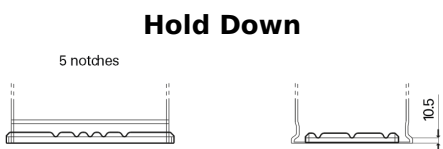

Product overview

Batteries for Cars

High-Tech TA530

Part number	TA530
Technology	Flooded
EAN/GTIN	3661024054201
Voltage	12 V
Capacity	53.0 Ah
CCA	540 A
Length	207 mm
Width	175 mm
Height	190 mm
Box size	L01
Polarity	ETN 0
Terminal Type	EN taper post
Hold Down	B13
Weights (subject of variation)	12.70 kg