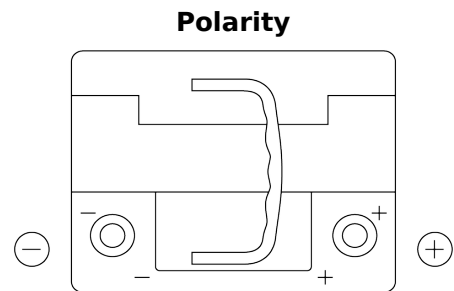

Product overview

Batteries for Cars

High-Tech TA530

Part number	TA530
Technology	Flooded
EAN/GTIN	3661024054201
Voltage	12 V
Capacity	53.0 Ah
CCA	540 A
Length	207 mm
Width	175 mm
Height	190 mm
Box size	L01
Polarity	ETN 0
Terminal Type	EN taper post
Hold Down	B13
Weights (subject of variation)	12.70 kg