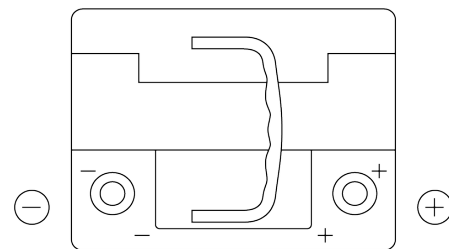

Product overview

Batteries for Cars

High-Tech TA472

Part number	TA472
Technology	Flooded
EAN/GTIN	3661024054263
Voltage	12 V
Capacity	47.0 Ah
CCA	450 A
Length	207 mm
Width	175 mm
Height	175 mm
Box size	LB1
Polarity	ETN 0
Terminal Type	EN taper post
Hold Down	B13
Weights (subject of variation)	11.40 kg

Polarity

Terminal Type

Positive Terminal

Negative Terminal

Hold Down

Design, features and specifications are subject to change without notice. We disclaim any representation or warranty, express or implied, concerning the data or recommendations, and in no event shall be liable for any loss or damage claimed to have arisen as a result. Some products may not be available in your local market.