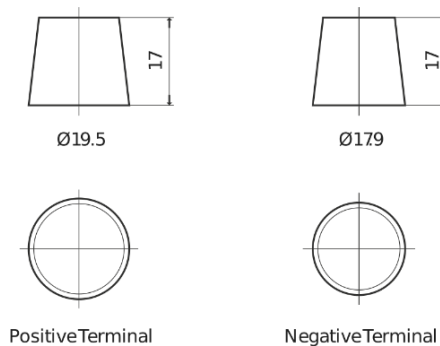

Terminal Type

Hold Down

Design, features and specifications are subject to change without notice. We disclaim any representation or warranty, express or implied, concerning the data or recommendations, and in no event shall be liable for any loss or damage claimed to have arisen as a result. Some products may not be available in your local market.