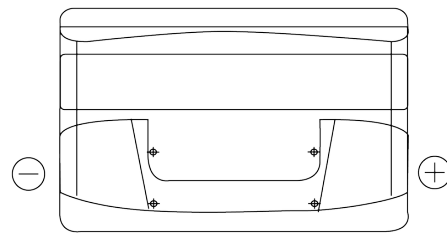

Product overview

Batteries for Cars

Technica TB950

Part number	TB950
Technology	Flooded
EAN/GTIN	3661024054584
Voltage	12 V
Capacity	95 Ah
CCA	800 A
Length	353 mm
Width	175 mm
Height	190 mm
Box size	L05
Polarity	ETN 0
Terminal Type	EN taper post
Hold Down	B13
Weights (subject of variation)	21.60 kg

Polarity

Terminal Type

Positive Terminal

Negative Terminal

Hold Down

Design, features and specifications are subject to change without notice. We disclaim any representation or warranty, express or implied, concerning the data or recommendations, and in no event shall be liable for any loss or damage claimed to have arisen as a result. Some products may not be available in your local market.