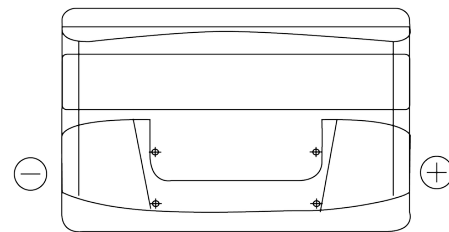

Product overview

Batteries for Cars

Power DB950

Part number	DB950
Technology	Flooded
EAN/GTIN	3661024024587
Voltage	12 V
Capacity	95 Ah
CCA	800 A
Length	353 mm
Width	175 mm
Height	190 mm
Box size	L05
Polarity	ETN 0
Terminal Type	EN taper post
Hold Down	B13
Weights (subject of variation)	21.60 kg

Polarity

Terminal Type

Positive Terminal

Negative Terminal

Hold Down

Design, features and specifications are subject to change without notice. We disclaim any representation or warranty, express or implied, concerning the data or recommendations, and in no event shall be liable for any loss or damage claimed to have arisen as a result. Some products may not be available in your local market.