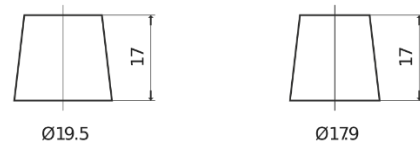

Terminal Type