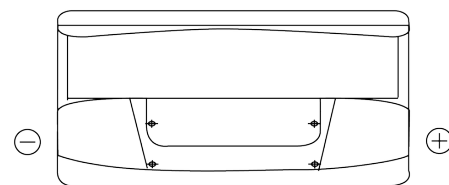

Product overview

Batteries for Cars

Standard TC900

Part number	TC900
Technology	Flooded
EAN/GTIN	3661024054836
Voltage	12 V
Capacity	90 Ah
CCA	720 A
Length	353 mm
Width	175 mm
Height	190 mm
Box size	L05
Polarity	ETN 0
Terminal Type	EN taper post
Hold Down	B13
Weights (subject of variation)	20.50 kg

Polarity

Terminal Type

Positive Terminal

Negative Terminal

Hold Down

Design, features and specifications are subject to change without notice. We disclaim any representation or warranty, express or implied, concerning the data or recommendations, and in no event shall be liable for any loss or damage claimed to have arisen as a result. Some products may not be available in your local market.