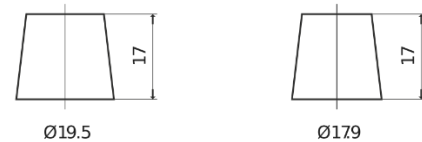

Product overview

Batteries for Cars

Standard TC900

Part number	TC900
Technology	Flooded
EAN/GTIN	3661024054836
Voltage	12 V
Capacity	90 Ah
CCA	720 A
Length	353 mm
Width	175 mm
Height	190 mm
Box size	L05
Polarity	ETN 0
Terminal Type	EN taper post
Hold Down	B13
Weights (subject of variation)	20.50 kg

Polarity

Terminal Type

Positive Terminal

Negative Terminal

Hold Down

Design, features and specifications are subject to change without notice. We disclaim any representation or warranty, express or implied, concerning the data or recommendations, and in no event shall be liable for any loss or damage claimed to have arisen as a result. Some products may not be available in your local market.