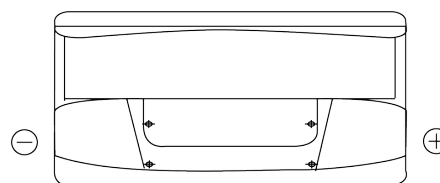

Product overview

Batteries for Cars

Standard FC900

Part number	FC900
Technology	Flooded
EAN/GTIN	3661024044837
Voltage	12 V
Capacity	90 Ah
CCA	720 A
Length	353 mm
Width	175 mm
Height	190 mm
Box size	L05
Polarity	ETN 0
Terminal Type	EN taper post
Hold Down	B13
Weights (subject of variation)	20.50 kg

Polarity

Terminal Type

Positive Terminal

Negative Terminal

Hold Down

Design, features and specifications are subject to change without notice. We disclaim any representation or warranty, express or implied, concerning the data or recommendations, and in no event shall be liable for any loss or damage claimed to have arisen as a result. Some products may not be available in your local market.