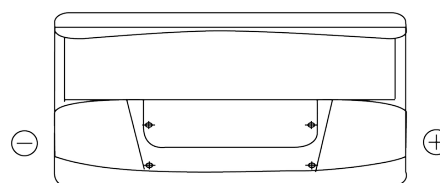

**Product overview**

Batteries for Cars

**Classic EC900**

Part number	EC900
Technology	Flooded
EAN/GTIN	3661024034838
Voltage	12 V
Capacity	90 Ah
CCA	720 A
Length	353 mm
Width	175 mm
Height	190 mm
Box size	L05
Polarity	ETN 0
Terminal Type	EN taper post
Hold Down	B13
Weights (subject of variation)	20.50 kg

**Polarity**

**Terminal Type**

Positive Terminal

Negative Terminal

**Hold Down**

Design, features and specifications are subject to change without notice. We disclaim any representation or warranty, express or implied, concerning the data or recommendations, and in no event shall be liable for any loss or damage claimed to have arisen as a result. Some products may not be available in your local market.