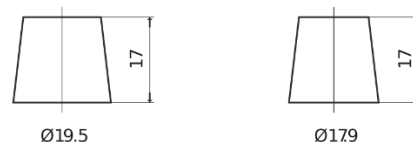

**Product overview**

Batteries for Cars

**Classic EC900**

Part number	EC900
Technology	Flooded
EAN/GTIN	3661024034838
Voltage	12 V
Capacity	90 Ah
CCA	720 A
Length	353 mm
Width	175 mm
Height	190 mm
Box size	L05
Polarity	ETN 0
Terminal Type	EN taper post
Hold Down	B13
Weights (subject of variation)	20.50 kg

**Polarity**

**Terminal Type**

Positive Terminal

Negative Terminal

**Hold Down**

Design, features and specifications are subject to change without notice. We disclaim any representation or warranty, express or implied, concerning the data or recommendations, and in no event shall be liable for any loss or damage claimed to have arisen as a result. Some products may not be available in your local market.