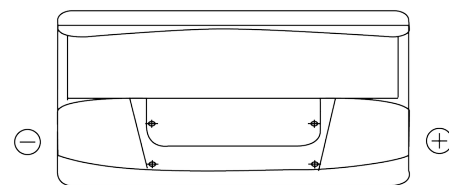

**Product overview**

Batteries for Cars

**Classic EC900**

Part number	EC900
Technology	Flooded
EAN/GTIN	3661024034838
Voltage	12 V
Capacity	90 Ah
CCA	720 A
Length	353 mm
Width	175 mm
Height	190 mm
Box size	L05
Polarity	ETN 0
Terminal Type	EN taper post
Hold Down	B13
Weights (subject of variation)	20.50 kg

**Polarity**

**Terminal Type**

Positive Terminal

Negative Terminal

**Hold Down**

Design, features and specifications are subject to change without notice. We disclaim any representation or warranty, express or implied, concerning the data or recommendations, and in no event shall be liable for any loss or damage claimed to have arisen as a result. Some products may not be available in your local market.