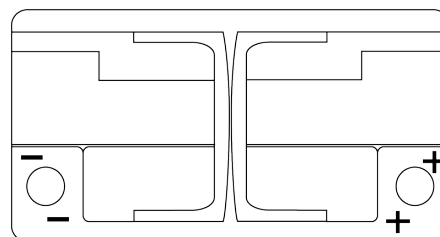

Product overview

Batteries for Cars

Premium EA900

Part number	EA900
Technology	Flooded
EAN/GTIN	3661024036450
Voltage	12 V
Capacity	90 Ah
CCA	720 A
Length	315 mm
Width	175 mm
Height	190 mm
Box size	L04
Polarity	ETN 0
Terminal Type	EN taper post
Hold Down	B13
Weights (subject of variation)	19.70 kg

Polarity

Terminal Type

Positive Terminal

Negative Terminal

Hold Down

Design, features and specifications are subject to change without notice. We disclaim any representation or warranty, express or implied, concerning the data or recommendations, and in no event shall be liable for any loss or damage claimed to have arisen as a result. Some products may not be available in your local market.