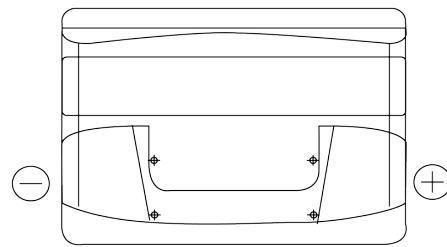

Product overview

Batteries for Cars

Technica TB800

Part number	TB800
Technology	Flooded
EAN/GTIN	3661024056465
Voltage	12 V
Capacity	80 Ah
CCA	640 A
Length	315 mm
Width	175 mm
Height	190 mm
Box size	L04
Polarity	ETN 0
Terminal Type	EN taper post
Hold Down	B13
Weights (subject of variation)	19.00 kg

Polarity

Terminal Type

Positive Terminal

Negative Terminal

Hold Down

Design, features and specifications are subject to change without notice. We disclaim any representation or warranty, express or implied, concerning the data or recommendations, and in no event shall be liable for any loss or damage claimed to have arisen as a result. Some products may not be available in your local market.