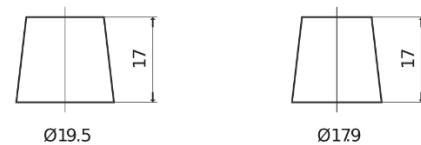

Product overview

Batteries for Cars

EFB TL700

Part number	TL700
Technology	EFB
EAN/GTIN	3661024055697
Voltage	12 V
Capacity	70 Ah
CCA	760 A
Length	278 mm
Width	175 mm
Height	190 mm
Box size	L03
Polarity	ETN 0
Terminal Type	EN taper post
Hold Down	B13
Weights (subject of variation)	19.30 kg

Polarity

Terminal Type

Positive Terminal

Negative Terminal

Hold Down

Design, features and specifications are subject to change without notice. We disclaim any representation or warranty, express or implied, concerning the data or recommendations, and in no event shall be liable for any loss or damage claimed to have arisen as a result. Some products may not be available in your local market.