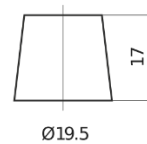

Terminal Type

Positive Terminal