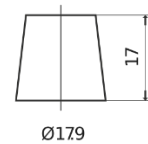

Terminal Type

Positive Terminal