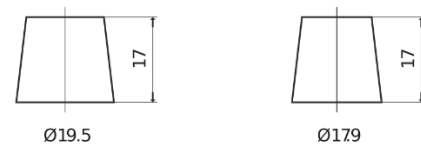

Product overview

Batteries for Cars

AGM DK720

Part number	DK720
Technology	AGM
EAN/GTIN	3661024027120
Voltage	12 V
Capacity	72 Ah
CCA	760 A
Length	278 mm
Width	175 mm
Height	190 mm
Box size	L03
Polarity	ETN 0
Terminal Type	EN taper post
Hold Down	B13
Weights (subject of variation)	20.60 kg

Polarity

Terminal Type

Positive Terminal

Negative Terminal

Hold Down

Design, features and specifications are subject to change without notice. We disclaim any representation or warranty, express or implied, concerning the data or recommendations, and in no event shall be liable for any loss or damage claimed to have arisen as a result. Some products may not be available in your local market.