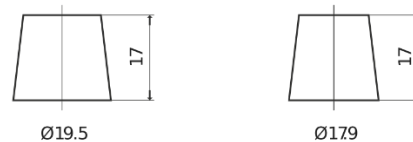

**Product overview**

Batteries for Cars

**Premium EA770**

Part number	EA770
Technology	Flooded
EAN/GTIN	3661024034241
Voltage	12 V
Capacity	77 Ah
CCA	760 A
Length	278 mm
Width	175 mm
Height	190 mm
Box size	L03
Polarity	ETN 0
Terminal Type	EN taper post
Hold Down	B13
Weights (subject of variation)	17.50 kg

**Polarity**

**Terminal Type**

Positive Terminal

Negative Terminal

**Hold Down**

Design, features and specifications are subject to change without notice. We disclaim any representation or warranty, express or implied, concerning the data or recommendations, and in no event shall be liable for any loss or damage claimed to have arisen as a result. Some products may not be available in your local market.