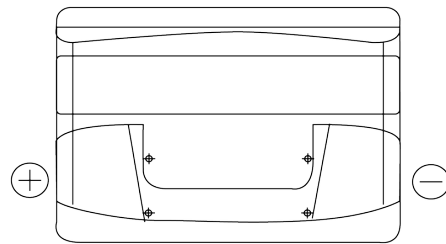

**Product overview**

Batteries for Cars

**Formula FB741**

|                                |               |
|--------------------------------|---------------|
| Part number                    | FB741         |
| Technology                     | Flooded       |
| EAN/GTIN                       | 3661024044561 |
| Voltage                        | 12 V          |
| Capacity                       | 74 Ah         |
| CCA                            | 680 A         |
| Length                         | 278 mm        |
| Width                          | 175 mm        |
| Height                         | 190 mm        |
| Box size                       | L03           |
| Polarity                       | ETN 1         |
| Terminal Type                  | EN taper post |
| Hold Down                      | B13           |
| Weights (subject of variation) | 16.60 kg      |

**Polarity**

**Terminal Type**

Positive Terminal

Negative Terminal

**Hold Down**

Design, features and specifications are subject to change without notice. We disclaim any representation or warranty, express or implied, concerning the data or recommendations, and in no event shall be liable for any loss or damage claimed to have arisen as a result. Some products may not be available in your local market.