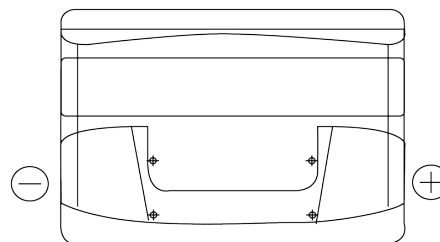

Product overview

Batteries for Cars

Formula FB740

Part number	FB740
Technology	Flooded
EAN/GTIN	3661024044554
Voltage	12 V
Capacity	74 Ah
CCA	680 A
Length	278 mm
Width	175 mm
Height	190 mm
Box size	L03
Polarity	ETN 0
Terminal Type	EN taper post
Hold Down	B13
Weights (subject of variation)	16.60 kg

Polarity

Terminal Type

Positive Terminal

Negative Terminal

Hold Down

Design, features and specifications are subject to change without notice. We disclaim any representation or warranty, express or implied, concerning the data or recommendations, and in no event shall be liable for any loss or damage claimed to have arisen as a result. Some products may not be available in your local market.