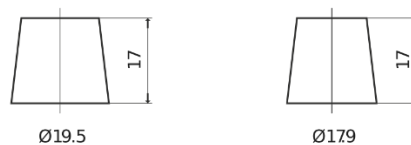

Terminal Type

Positive Terminal

Negative Terminal