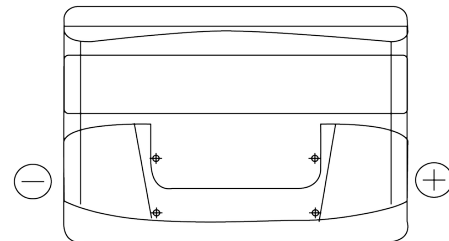

Product overview

Batteries for Cars

Excell EB740

Part number	EB740
Technology	Flooded
EAN/GTIN	3661024034555
Voltage	12 V
Capacity	74 Ah
CCA	680 A
Length	278 mm
Width	175 mm
Height	190 mm
Box size	L03
Polarity	ETN 0
Terminal Type	EN taper post
Hold Down	B13
Weights (subject of variation)	16.60 kg

Polarity

Terminal Type

Positive Terminal

Negative Terminal

Hold Down

Design, features and specifications are subject to change without notice. We disclaim any representation or warranty, express or implied, concerning the data or recommendations, and in no event shall be liable for any loss or damage claimed to have arisen as a result. Some products may not be available in your local market.